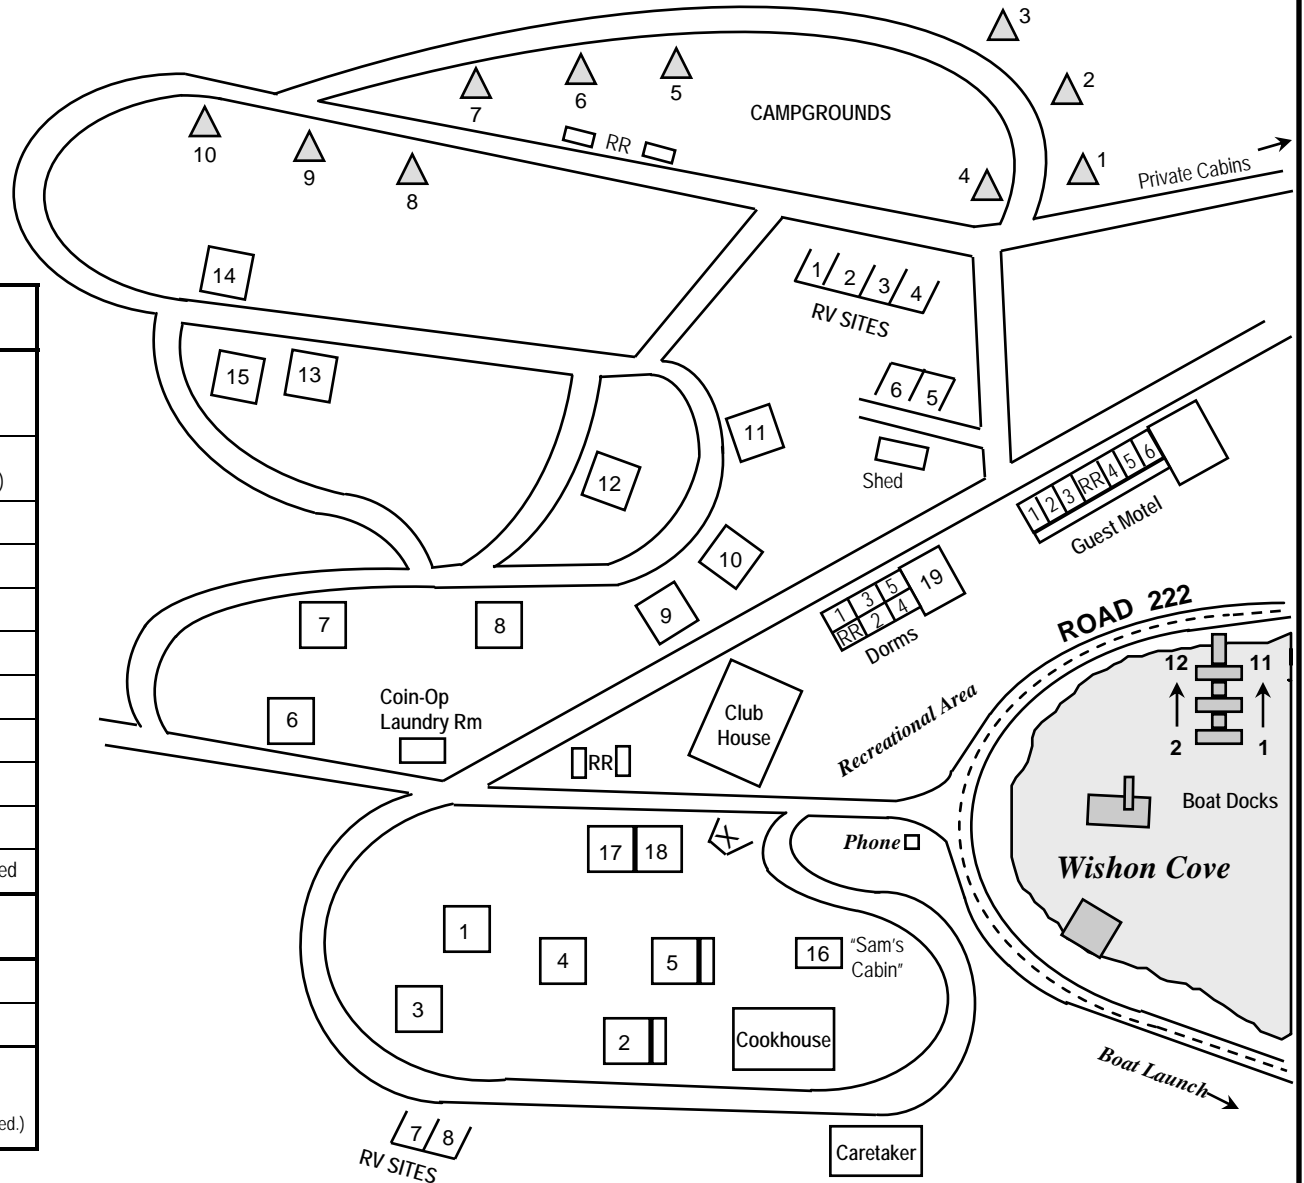

Camp Wishon Cove

CABIN #	# OF BEDROOMS	BEDS
1, 3, 4, 7, 8, 9, 10, 11, 12, 13, 14, 15	One	2D, 1T
2, 5	One + Bunkhouse for summer use	2D, 1T (Cabin) 2T (Bunkhouse)
6	Two	2D, 2T
16	None	1D
17, 18	One + nook	3D, 1T
19	Two	2D, 3T
Dorms 1-4		2T (Each)
Dorm 5		1D, 1T
Cookhouse	Two	2D, 4T
Motel	Six	11 T

D= Double Bed; T=Twin Bed

RV SITES (Full Hookups)	CAPACITY
1,2,3,4	Up to 38' in length & 1 tow car
5,6,7,8	Up to 30' in length & 1 tow car
CAMPSITES	Limited to two 3-man tents (All campsites have a picnic table, BBO pit, water, electricity and a covered shed.)